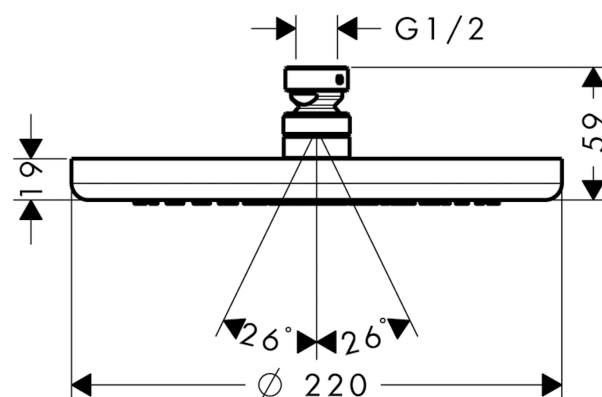

### product features

- shower head size: 220 mm
- ball-joint: overhead shower angle adjustable
- spray type: RainAir
- flow rate RainAir spray (at 0.3 MPa): 9 l/min
- material spray disc: metal
- spray disc removable for cleaning
- installation: ceiling or wall
- connection thread G 1/2
- connection dimension: DN15
- suitable for continuous flow water heaters with an output of 18 kW

## Scale drawing