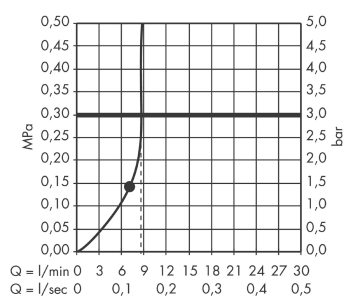

Flowchart

The consumption was measured in combination with the appropriate fittings (thermostat/mixer/in-wall valve) to reflect actual application in practice.